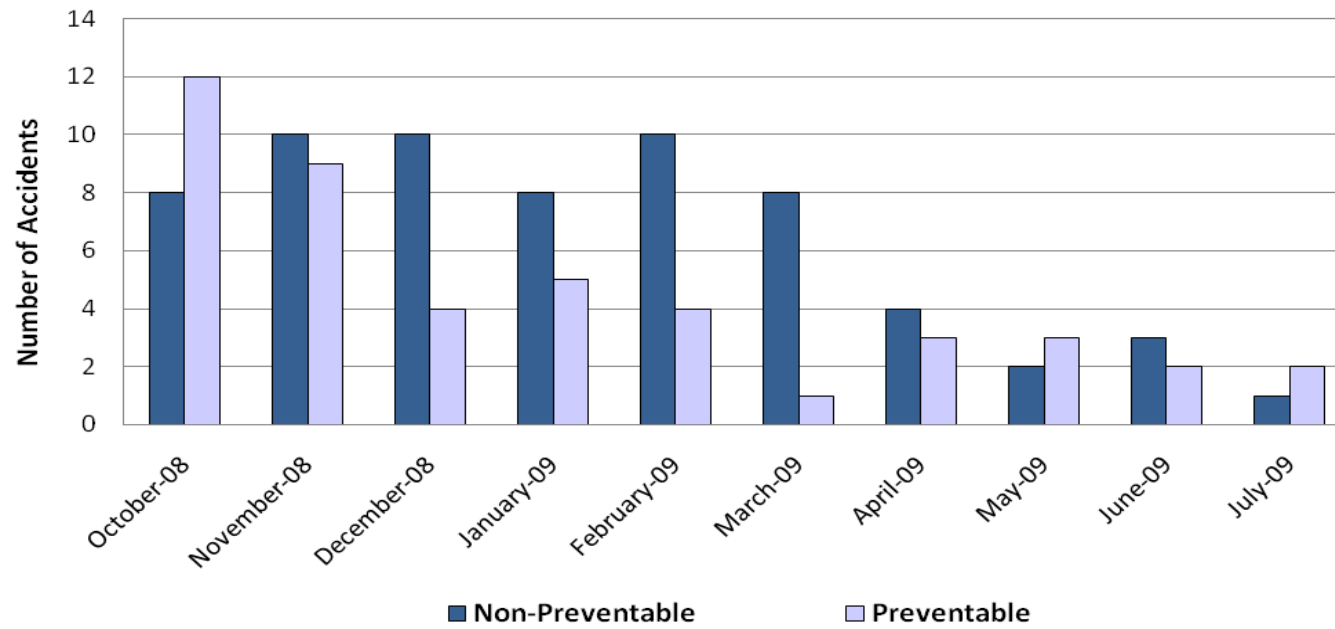

ACCIDENTS FY 08-09

AVERAGE MILES BETWEEN ROAD CALLS FY 08-09

LAKELAND FIXED ROUTE RIDERSHIP FY 07-09