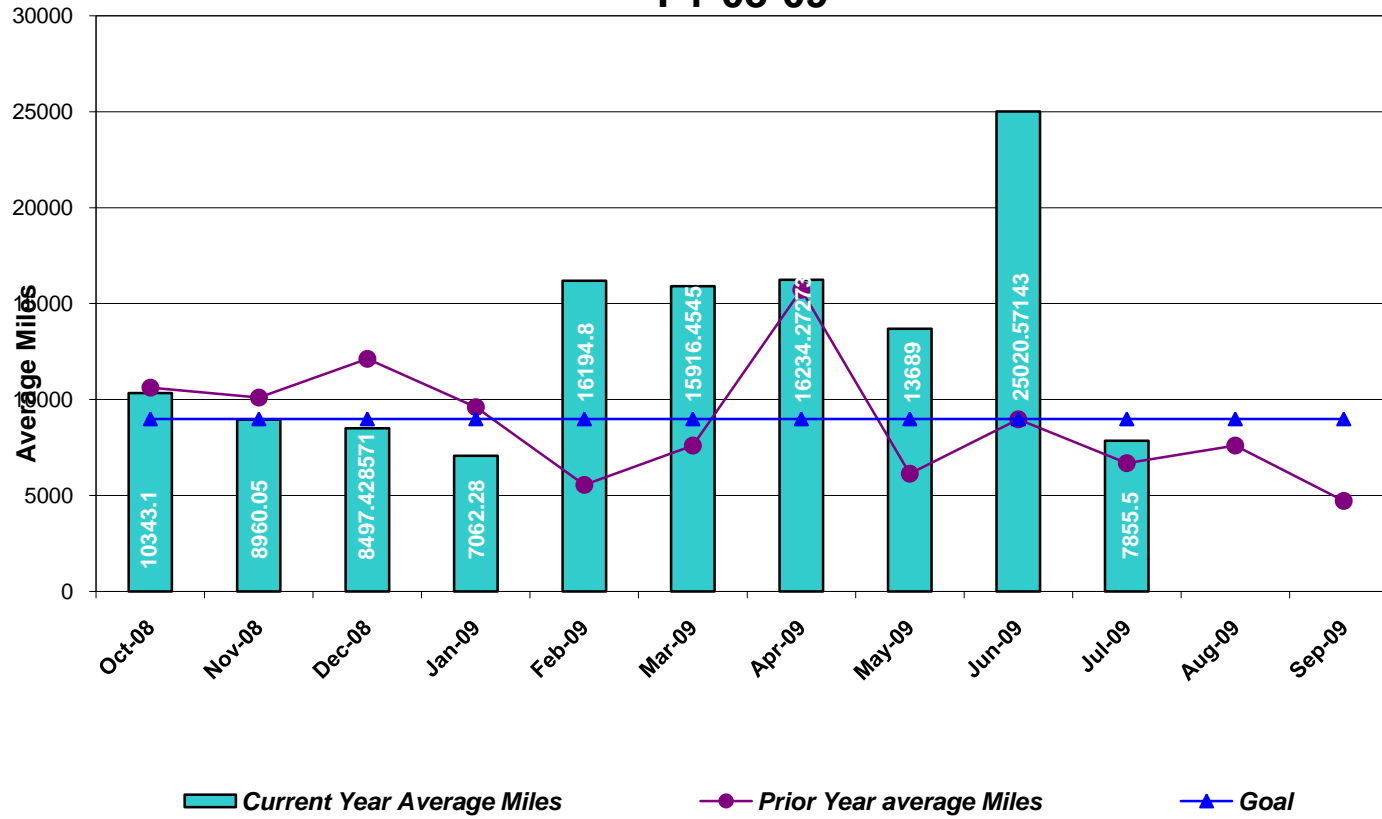

ACCIDENTS FY 08-09

AVERAGE MILES BETWEEN ROAD CALLS FY 08-09

LAKELAND FIXED ROUTE RIDERSHIP FY 07-09