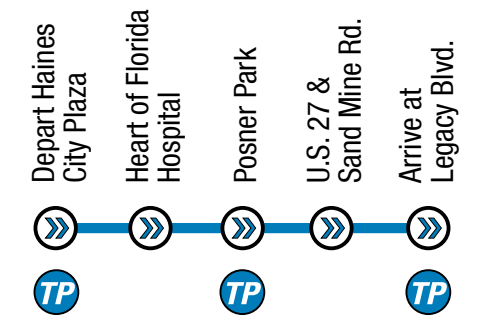

# 18X - HAINES CITY / U.S. 27 EXPRESS

**SOUTHBOUND - HAINES CITY**

6:25	6:37	6:53	7:01	7:17
7:25	7:37	7:53	8:01	8:17
8:25	8:37	8:53	9:01	9:17
9:25	9:37	9:53	10:01	10:17
10:25	10:37	10:53	11:01	11:17
11:25	11:37	11:53	<b>12:01</b>	<b>12:17</b>
<b>12:25</b>	<b>12:37</b>	<b>12:53</b>	<b>1:01</b>	<b>1:17</b>
<b>1:25</b>	<b>1:37</b>	<b>1:53</b>	<b>2:01</b>	<b>2:17</b>
<b>2:25</b>	<b>2:37</b>	<b>2:53</b>	<b>3:01</b>	<b>3:17</b>
<b>3:25</b>	<b>3:37</b>	<b>3:53</b>	<b>4:01</b>	<b>4:17</b>
<b>4:25</b>	<b>4:37</b>	<b>4:53</b>	<b>5:01</b>	<b>5:17</b>
<b>5:25</b>	<b>5:37</b>	<b>5:53</b>	<b>6:01</b>	<b>6:17</b>

**WEEKDAYS**

**SATURDAYS**

---	---	---	---	---
8:25	8:37	8:53	9:01	9:17
10:25	10:37	10:53	11:01	11:17
<b>1:25</b>	<b>1:37</b>	<b>1:53</b>	<b>2:01</b>	<b>2:17</b>
<b>3:25</b>	<b>3:37</b>	<b>3:53</b>	<b>4:01</b>	<b>4:17</b>

**NORTHBOUND - FOUR CORNERS**

6:25	6:42	6:51	7:06	7:17
7:25	7:42	7:51	8:06	8:17
8:25	8:42	8:51	9:06	9:17
9:25	9:42	9:51	10:06	10:17
10:25	10:42	10:51	11:06	11:17
11:25	11:42	11:51	<b>12:06</b>	<b>12:17</b>
<b>12:25</b>	<b>12:42</b>	<b>12:51</b>	<b>1:06</b>	<b>1:17</b>
<b>1:25</b>	<b>1:42</b>	<b>1:51</b>	<b>2:06</b>	<b>2:17</b>
<b>2:25</b>	<b>2:42</b>	<b>2:51</b>	<b>3:06</b>	<b>3:17</b>
<b>3:25</b>	<b>3:42</b>	<b>3:51</b>	<b>4:06</b>	<b>4:17</b>
<b>4:25</b>	<b>4:42</b>	<b>4:51</b>	<b>5:06</b>	<b>5:17</b>
<b>5:25</b>	<b>5:42</b>	<b>5:51</b>	<b>6:06</b>	<b>6:17</b>