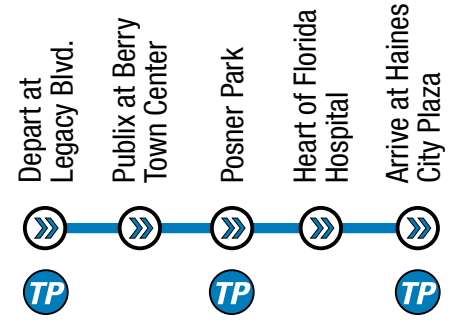

# 18X - HAINES CITY / U.S. 27 EXPRESS

**SOUTHBOUND - HAINES CITY**

6:25	6:37	6:53	7:01	7:17
7:25	7:37	7:53	8:01	8:17
8:25	8:37	8:53	9:01	9:17
9:25	9:37	9:53	10:01	10:17
10:25	10:37	10:53	11:01	11:17
11:25	11:37	11:53	<b>12:01</b>	<b>12:17</b>
<b>12:25</b>	<b>12:37</b>	<b>12:53</b>	<b>1:01</b>	<b>1:17</b>
<b>1:25</b>	<b>1:37</b>	<b>1:53</b>	<b>2:01</b>	<b>2:17</b>
<b>2:25</b>	<b>2:37</b>	<b>2:53</b>	<b>3:01</b>	<b>3:17</b>
<b>3:25</b>	<b>3:37</b>	<b>3:53</b>	<b>4:01</b>	<b>4:17</b>
<b>4:25</b>	<b>4:37</b>	<b>4:53</b>	<b>5:01</b>	<b>5:17</b>
<b>5:25</b>	<b>5:37</b>	<b>5:53</b>	<b>6:01</b>	<b>6:17</b>

**NORTHBOUND - FOUR CORNERS**

6:25	6:42	6:51	7:06	7:17
7:25	7:42	7:51	8:06	8:17
8:25	8:42	8:51	9:06	9:17
9:25	9:42	9:51	10:06	10:17
10:25	10:42	10:51	11:06	11:17
11:25	11:42	11:51	<b>12:06</b>	<b>12:17</b>
<b>12:25</b>	<b>12:42</b>	<b>12:51</b>	<b>1:06</b>	<b>1:17</b>
<b>1:25</b>	<b>1:42</b>	<b>1:51</b>	<b>2:06</b>	<b>2:17</b>
<b>2:25</b>	<b>2:42</b>	<b>2:51</b>	<b>3:06</b>	<b>3:17</b>
<b>3:25</b>	<b>3:42</b>	<b>3:51</b>	<b>4:06</b>	<b>4:17</b>
<b>4:25</b>	<b>4:42</b>	<b>4:51</b>	<b>5:06</b>	<b>5:17</b>
<b>5:25</b>	<b>5:42</b>	<b>5:51</b>	<b>6:06</b>	<b>6:17</b>